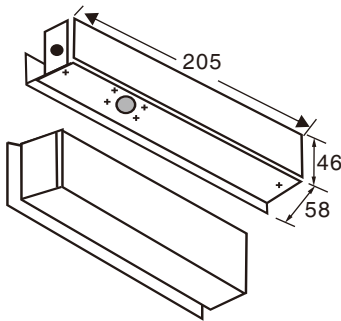

# Bracket for Fully Frameless Glass Door

Model: EB-700

## Specification

- Dimension: 205Lx58Wx46H(mm)
- Standard Structure: Stainless steel , Wire Drawing Finished
- Suitable for Door: Fully Frameless Glass Door
- Glass Thickness: 10-15mm
- Opening Mode: 180 Degree Door
- Use with: EL-100/100S/100+/100+LED/300
- Finished for Shell: Stainless steel, Wire Drawing
- Weight: 1.6kg

## Dimension