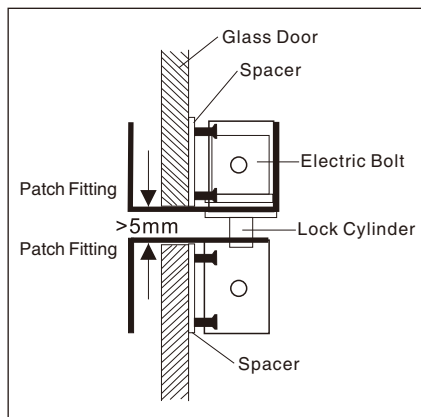

Bracket Section View