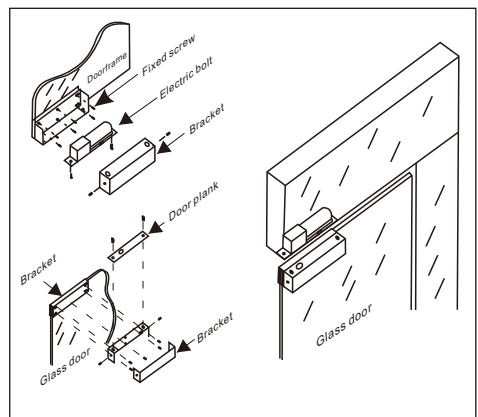

Bracket Installation Diagram