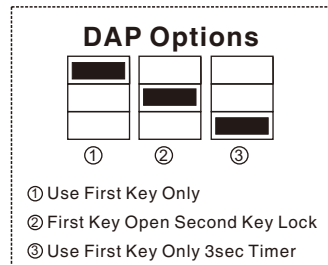

Remote Control for Access Control & Parking

Model: AB-800

Specification

- Size : 60Lx42Wx28H(mm)
- Input:12VDC (24VDC need order)
- Current: $\leq 12\text{mA}$
- Optional Accessories: WBK-400A
- Weight: 0.09kg
- Up to 29 Remote control
- Transmitting Distance: 50m(in the open area)
- Finished for Shell: Plastic, Abrasion Resistant
- Contact Output: NO\NC\COM
- Transmitting Freq:433.92MHZ

Wiring Diagram

AB-800