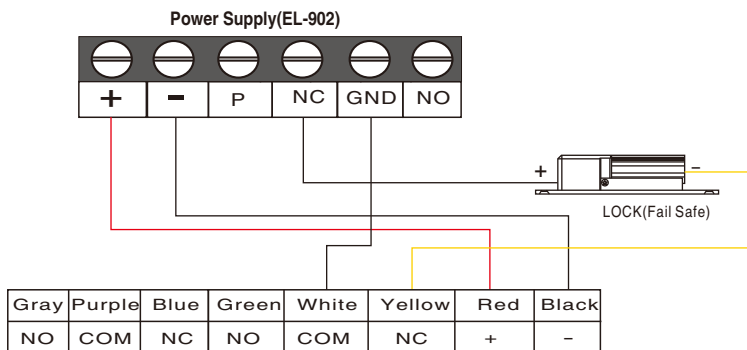

Remote Control for Access Control & Parking

Model: AB-800

Specification

- Size : 60Lx42Wx28H(mm)
- Input:12VDC (24VDC need order)
- Current: $\leq 12\text{mA}$
- Optional Accessories: WBK-400A
- Weight: 0.09kg
- Up to 29 Remote control
- Transmitting Distance: 50m(in the open area)
- Finished for Shell: Plastic, Abrasion Resistant
- Contact Output: NO\NC\COM
- Transmitting Freq:433.92MHZ

Wiring Diagram

AB-800