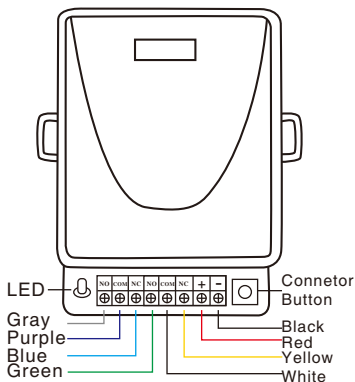

Remote Control for Access Control & Parking

Model: AB-800

Specification

- Size : 60Lx42Wx28H(mm)
- Input:12VDC (24VDC need order)
- Current: $\leq 12\text{mA}$
- Optional Accessories: WBK-400A
- Weight: 0.09kg
- Up to 29 Remote control
- Transmitting Distance: 50m(in the open area)
- Finished for Shell: Plastic, Abrasion Resistant
- Contact Output: NO\NC\COM
- Transmitting Freq:433.92MHZ

Wiring Diagram

AB-800